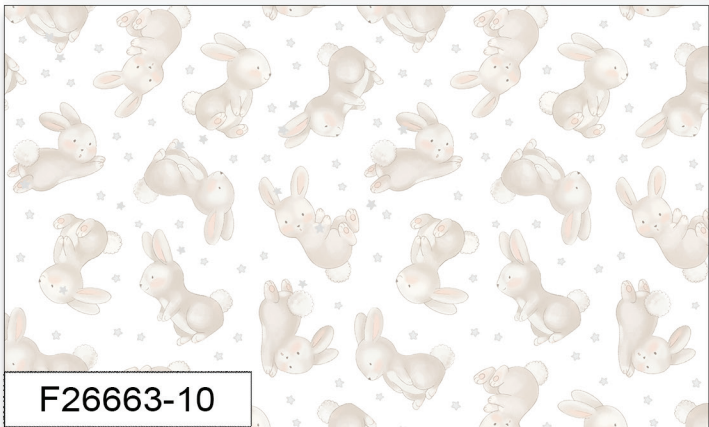

F26661-10

SELVAGE

F26663-10